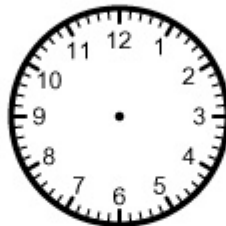

# Draw Hands on the Clock

Look at each of the times below and draw the hour and minute hands on the clocks to show the correct time.

8:26

2:59

1:27

12:38

9:51

5:22