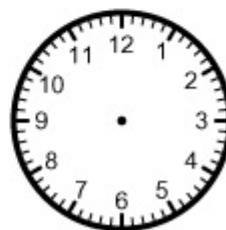

Name _____

Telling Time Worksheet

Draw Hands on the Clock

Look at each of the times below and draw the hour and minute hands on the clocks to show the correct time.

8:26

2:59

1:27

12:38

9:51

5:22

7:24

11:49

10:23