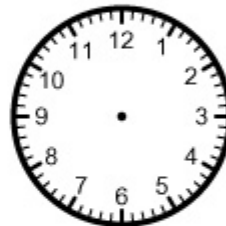

# Draw Hands on the Clock

Look at each of the times below and draw the hour and minute hands on the clocks to show the correct time.

8:26

2:59

1:27

12:38

9:51

5:22