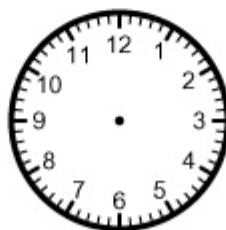

Name _____

Telling Time Worksheet

Draw Hands on the Clock

Look at each of the times below and draw the hour and minute hands on the clocks to show the correct time.

8:26

2:59

1:27

12:38

9:51

5:22

7:24

11:49

10:23