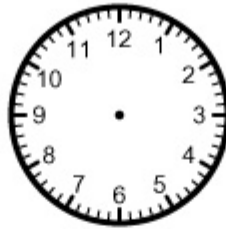

# Draw Hands on the Clock

Look at each of the times below and draw the hour and minute hands on the clocks to show the correct time.

8:26

2:59

1:27

12:38

9:51

5:22