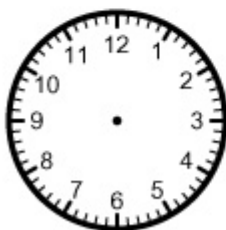

# Draw Hands on the Clock

Look at each of the times below and draw the hour and minute hands on the clocks to show the correct time.

8:26

2:59

1:27

12:38

9:51

5:22