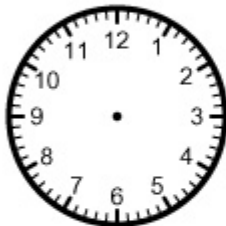

# Draw Hands on the Clock

Look at each of the times below and draw the hour and minute hands on the clocks to show the correct time.

8:26

2:59

1:27

12:38

9:51

5:22